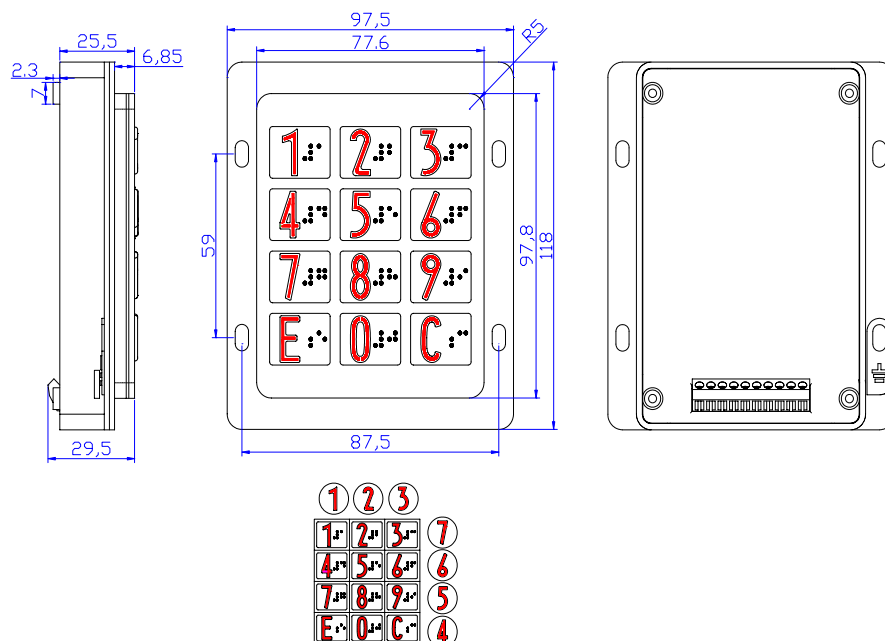

Features

*3 x 4 matrix vandal-resistant keypad with dual LED illumination
 2.0mm stainless steel faceplate with polycarbonate body housing
 indoor / outdoor installation
 keys having positive “click” feel and water-resistant*

Specifications

Electrical Characteristics

*Operating Capacity : 1 to 50mA, 5 to 24V DC
 LED illumination : 12 or 24V DC*

Mechanical Characteristics

*Protection standard : IP44 form front
 Dimension (mm) 118H x 97.5W x 29.5D*